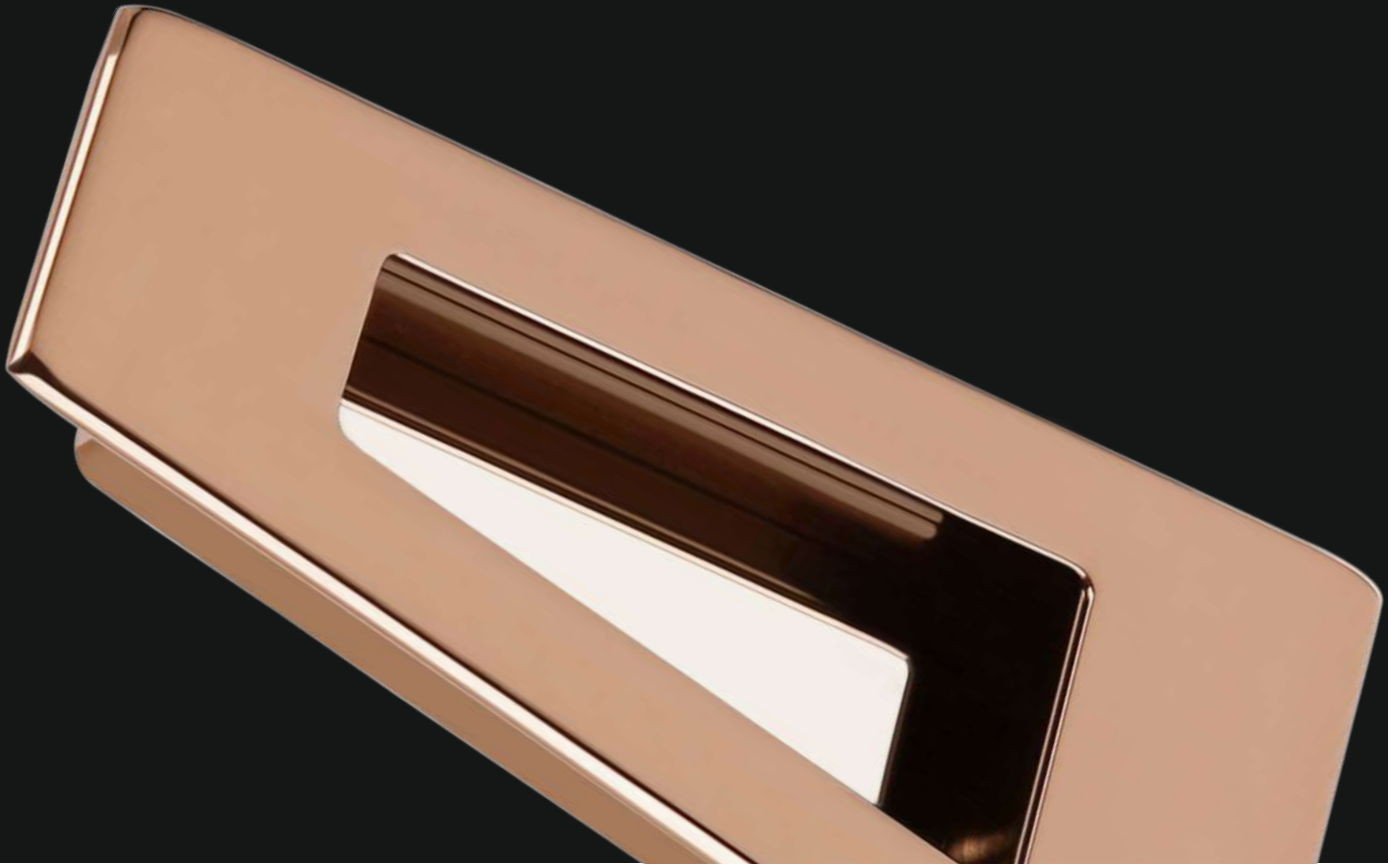

Material :
Zinc

CP/SS

Black

Rose Gold

CONCEAL HANDLE

SIZE	CP/SS	Black	Rose Gold
96mm	577	633	633
160mm	889	1005	1005
224mm	1210	1360	1360

Model Name

Unical